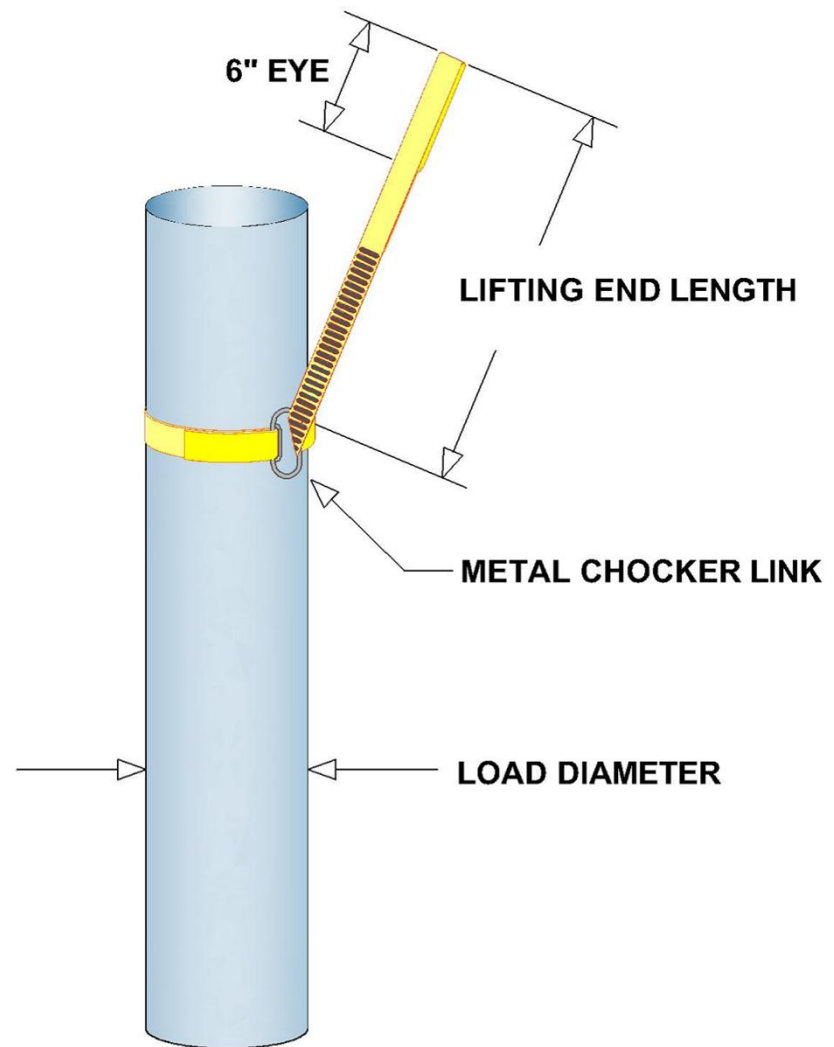

BOAGRIP FIT CHART

BG1900-12-54

MAXIMUM LOAD		1,900 POUNDS (860 KG)	
LOAD DIAMETER		LIFTING END LENGTH	
INCHES	mm	INCHES	mm
4	101.6	41	1053.0
5	127.1	38	973.2
6	152.5	35	893.4
7	177.9	32	813.6
8	203.3	29	733.8
9	228.7	26	654.1
10	254.1	23	574.3
11	279.5	19	494.5
12	304.9	16	414.7